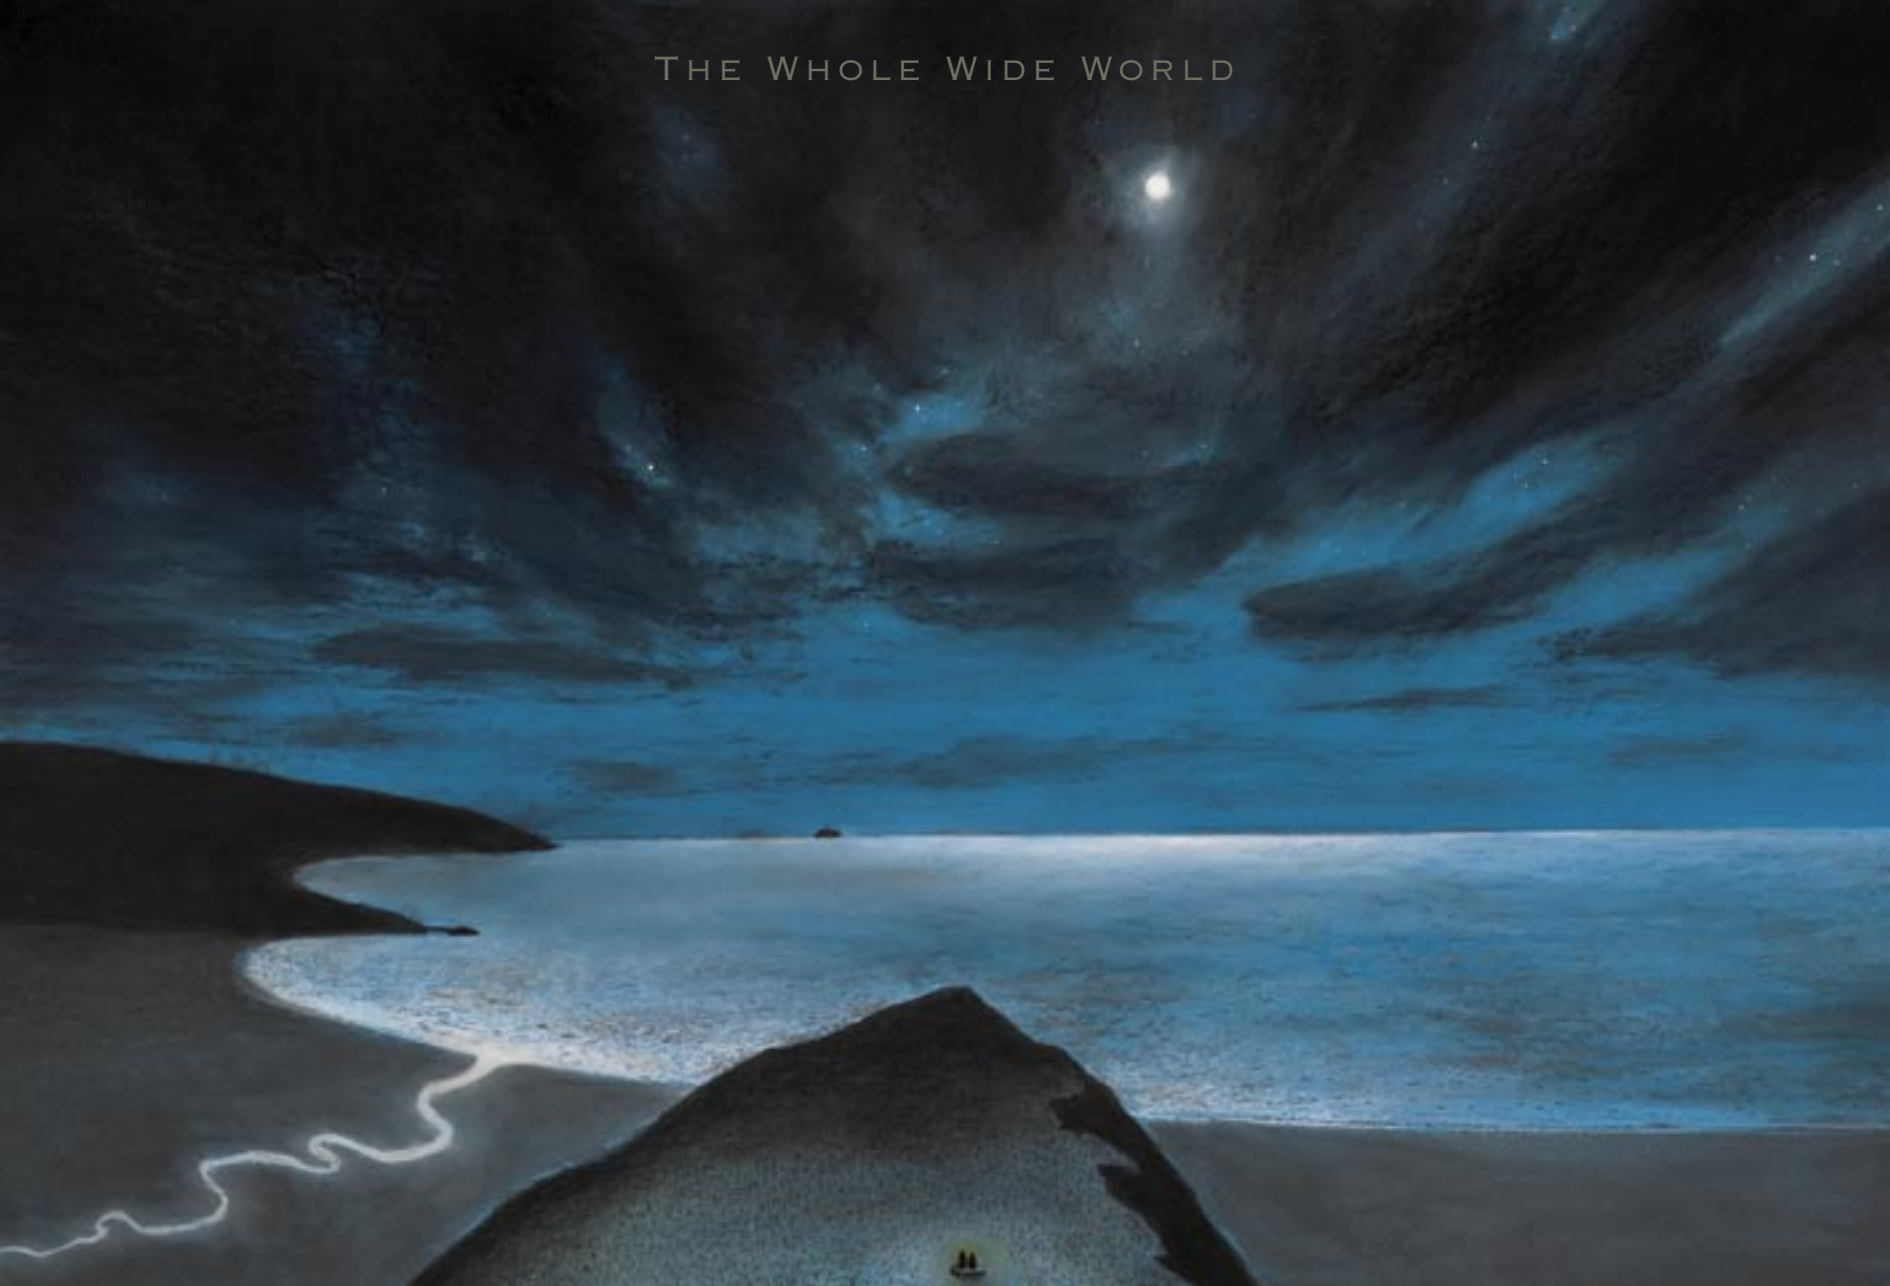

THE WHOLE WIDE WORLD

a d a m gallery

THE WHOLE WIDE WORLD

RICHARD CARTWRIGHT

27th February - 3rd March 2008

'WORKS ON PAPER'
THE PARK AVENUE ARMORY
PARK AVENUE & 67TH ST.
NEW YORK

24 CORK STREET LONDON W1S 3NJ t: 0207 439 6633

e: info@adamgallery.com www.adamgallery.com

2 Twilight on the Bay Pastel 16" x 22"

3 Evening Lake Pastel 19" x 29"

4 Kissing in the Autumn Pastel 40" x 60"

5 Winter Journey Pastel 10" x 14"

6 The Sheep Paddocks Pastel 17" x 20"

8 The Carp Pond Pastel 17" x 27"

9 Reposing in the Country Pastel 15" x 22"

Adam Gallery are pleased to present a collection of new pastels by Richard Cartwright.

The gallery has been exhibiting his work in art fairs throughout the US over several years. However this is the first occasion that a substantial group of pictures has been available to be viewed outside the United Kingdom.