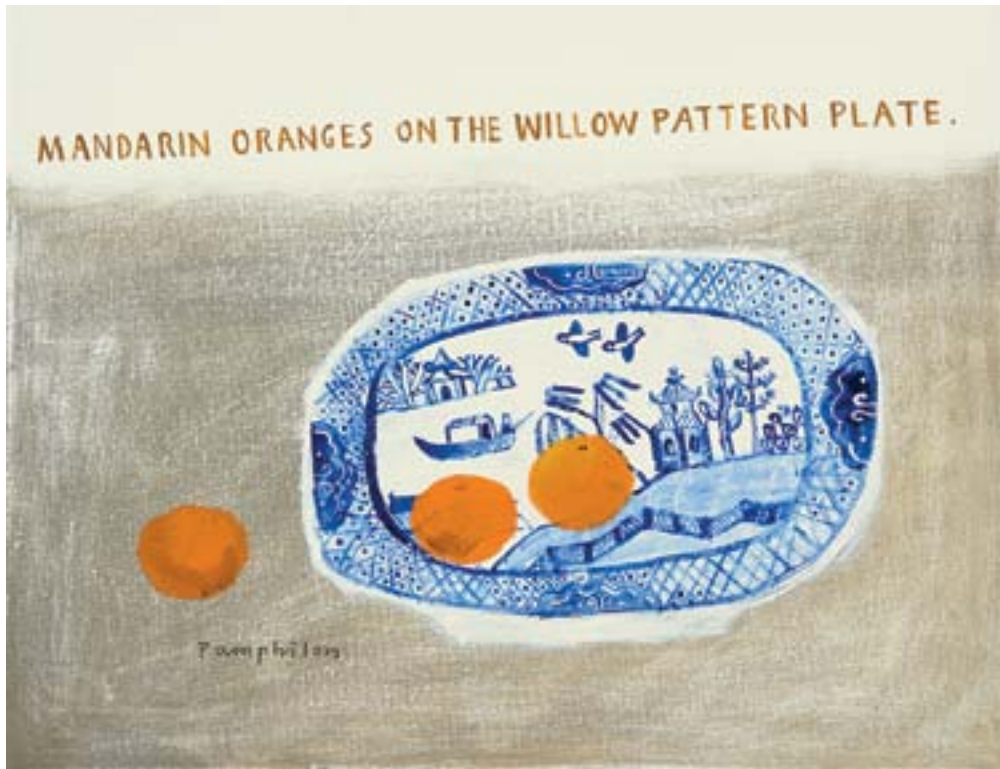

blue day
mixed media on canvas 40 x 50 cm

sea china
mixed media on canvas 50 x 100 cm

ravilious and mr. rounding's clock on the table
mixed media on canvas 50 x 100 cm

beanpod
mixed media on wooden panel 30 x 40 cm