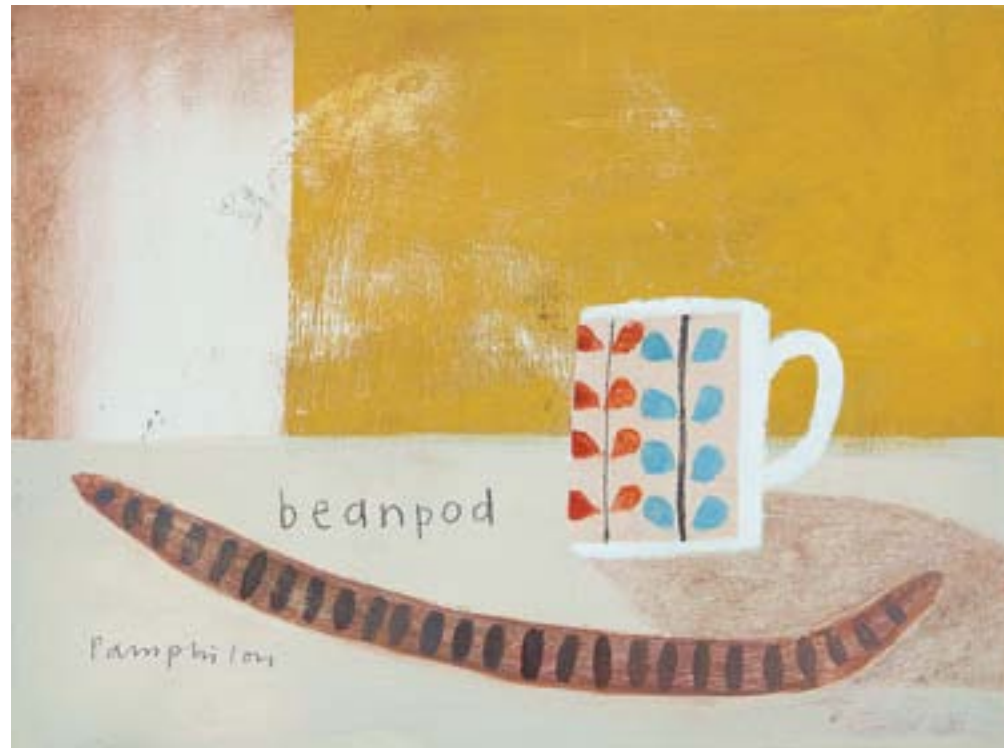

blue day
mixed media on canvas 40 x 50 cm

sea china
mixed media on canvas 50 x 100 cm

ravilious and mr. rounding's clock on the table
mixed media on canvas 50 x 100 cm

beanpod
mixed media on wooden panel 30 x 40 cm