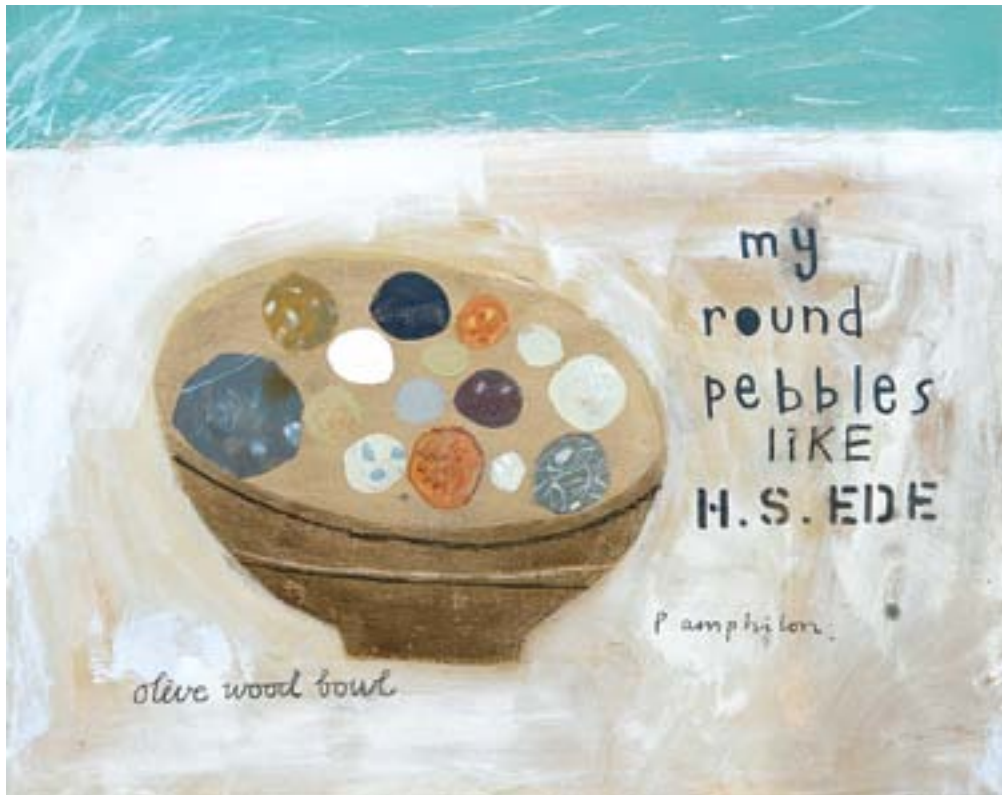

blue day
mixed media on canvas 40 x 50 cm

sea china
mixed media on canvas 50 x 100 cm

ravilious and mr. rounding's clock on the table
mixed media on canvas 50 x 100 cm

beanpod
mixed media on wooden panel 30 x 40 cm

mandarin oranges on the willow pattern plate
mixed media on canvas 40 x 50 cm

coronation mug and lemon
mixed media on board 33 x 41 cm

bowl of round pebbles
mixed media on wooden panel 40 x 50 cm

eschscholzia from the sea garden
mixed media on canvas 40 x 50 cm