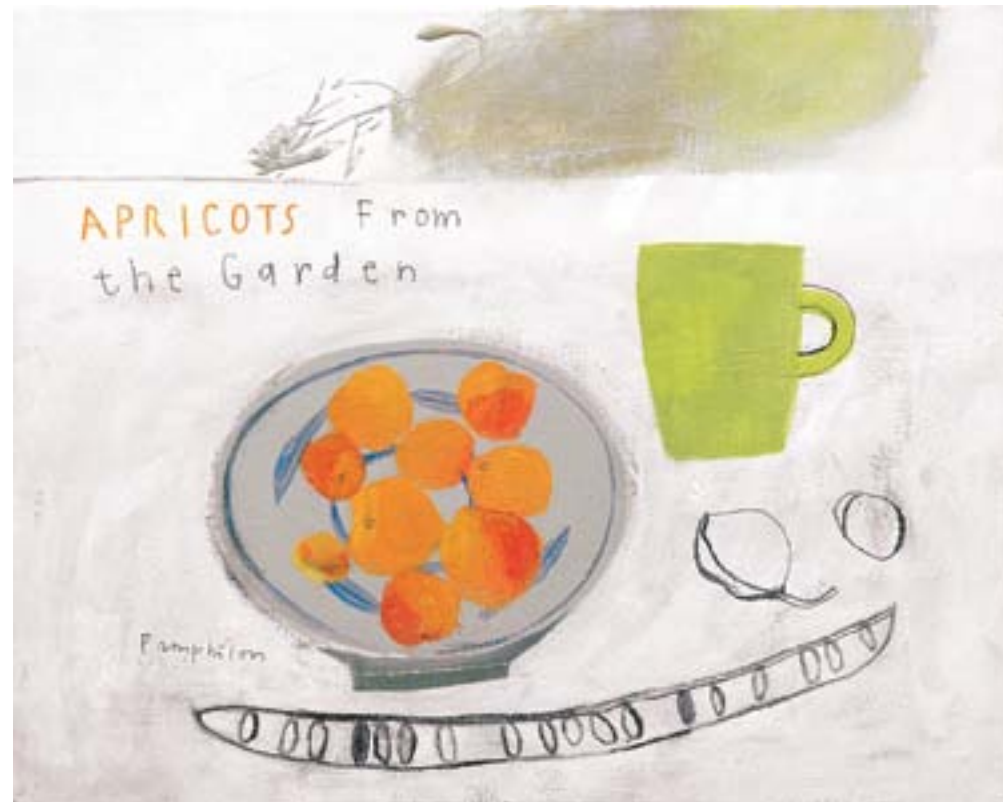

grapes on the black table
mixed media on wooden panel 40 x 50 cm

wooded valley
mixed media on canvas 100 x 120 cm

surrounded by green
mixed media on canvas 40 x 50 cm

parsley honeysuckle jasmine and broad beans, from the garden
mixed media on canvas 40 x 50 cm