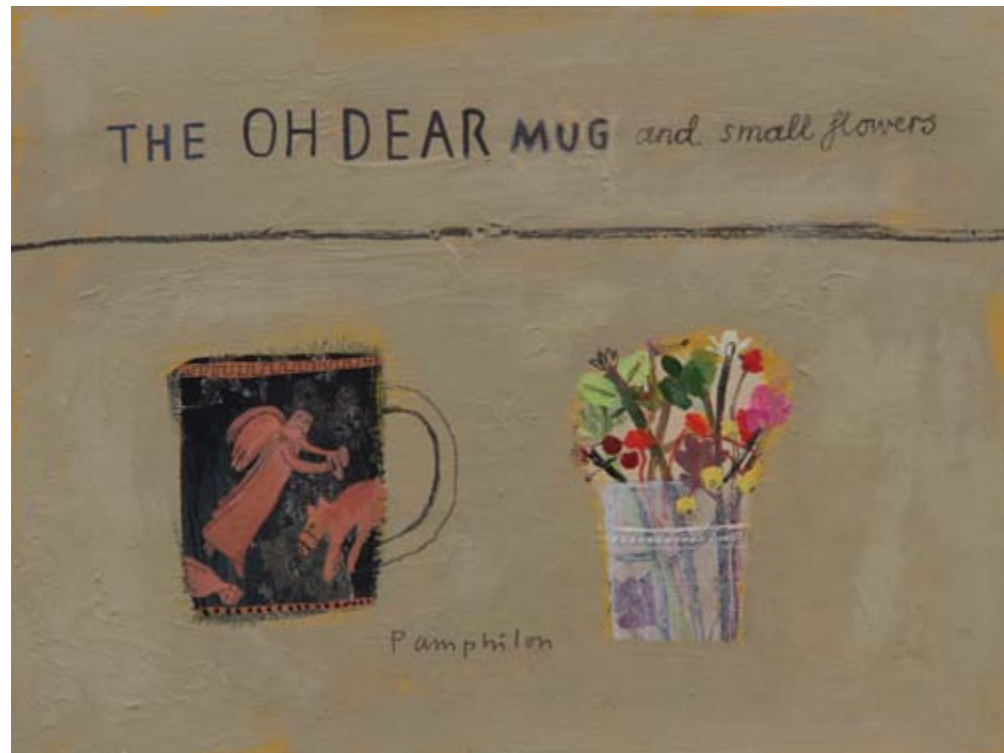

things in the marsh water  
mixed media on canvas 50 x 100 cm

blakeney marshes  
mixed media on canvas 50 x 100 cm

the exquisite garden of mr davis, norfolk  
mixed media on canvas 30 x 40 cm

salthouse  
mixed media on wooden panel 40 x 50 cm

my grandmother's lavender sprig christening mug  
mixed media on canvas 30 x 40 cm

the oh dear mug  
mixed media on wooden panel 30 x 40 cm

wild  
mixed media on wooden panel 50 x 60 cm

throwing sunlight on the conversation  
mixed media on wooden panel 50 x 60 cm