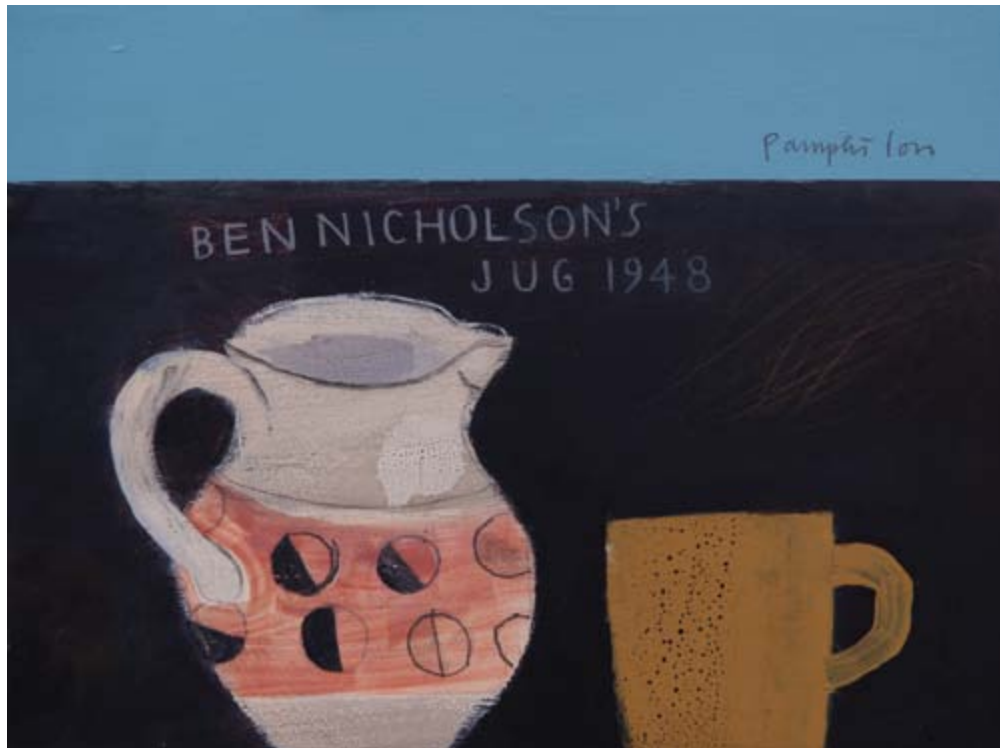

cove by the gurnard's head  
mixed media on canvas 100 x 120 cm

walking down through the gorse to clodgy  
mixed media on canvas 100 x 120 cm

ben's jug 1948  
mixed media on wooden panel 30 x 40 cm

night boats returning  
mixed media on canvas 30 x 60 cm